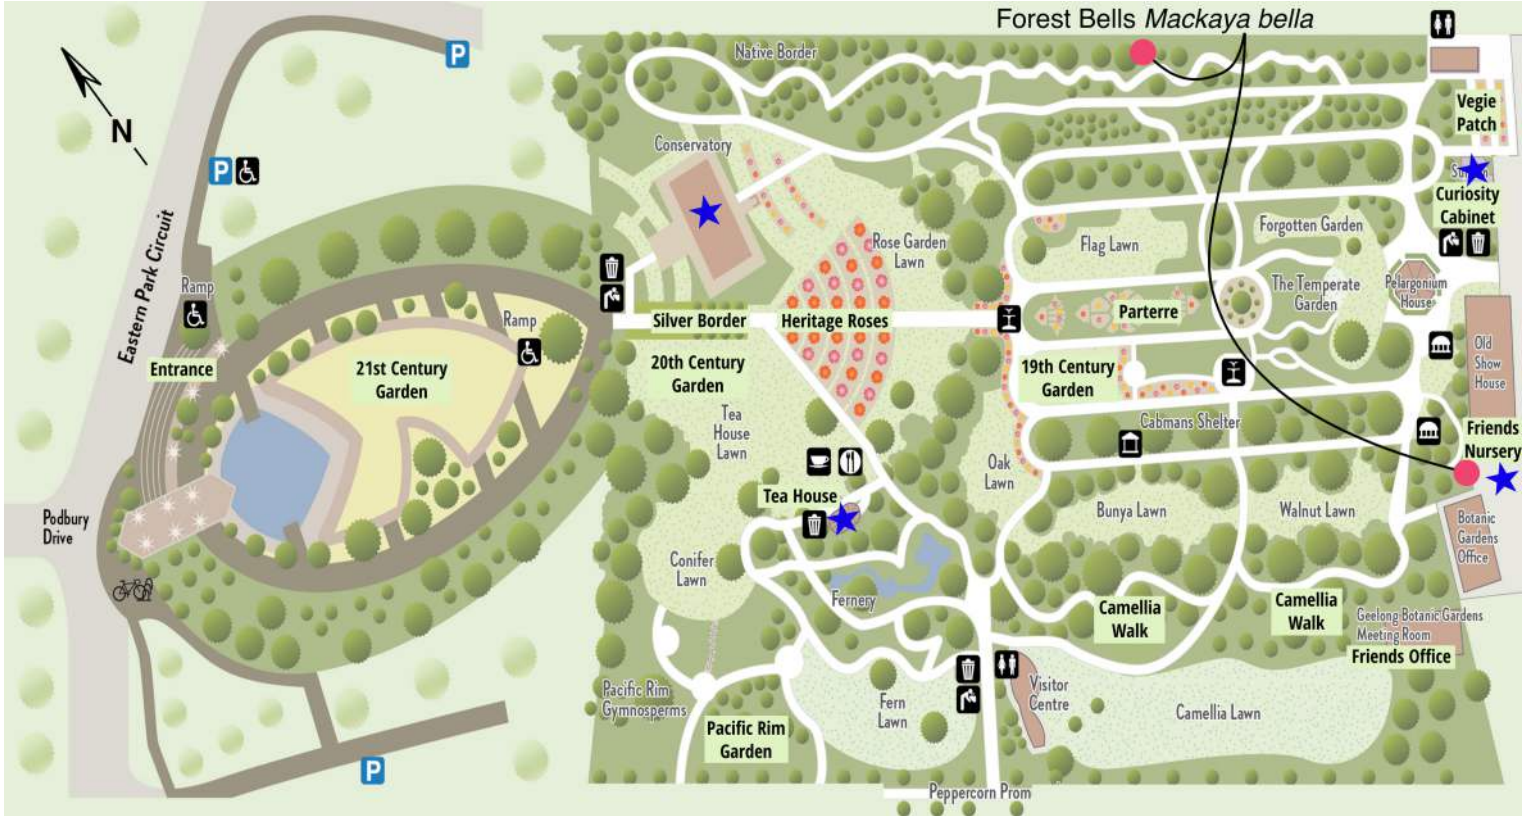

Geelong Botanic Gardens map

This information was developed by the Volunteer Guides
Friends of Geelong Botanic Gardens.
www.friendsgbg.org.au
www.geelongaustralia.com.au/gbg/